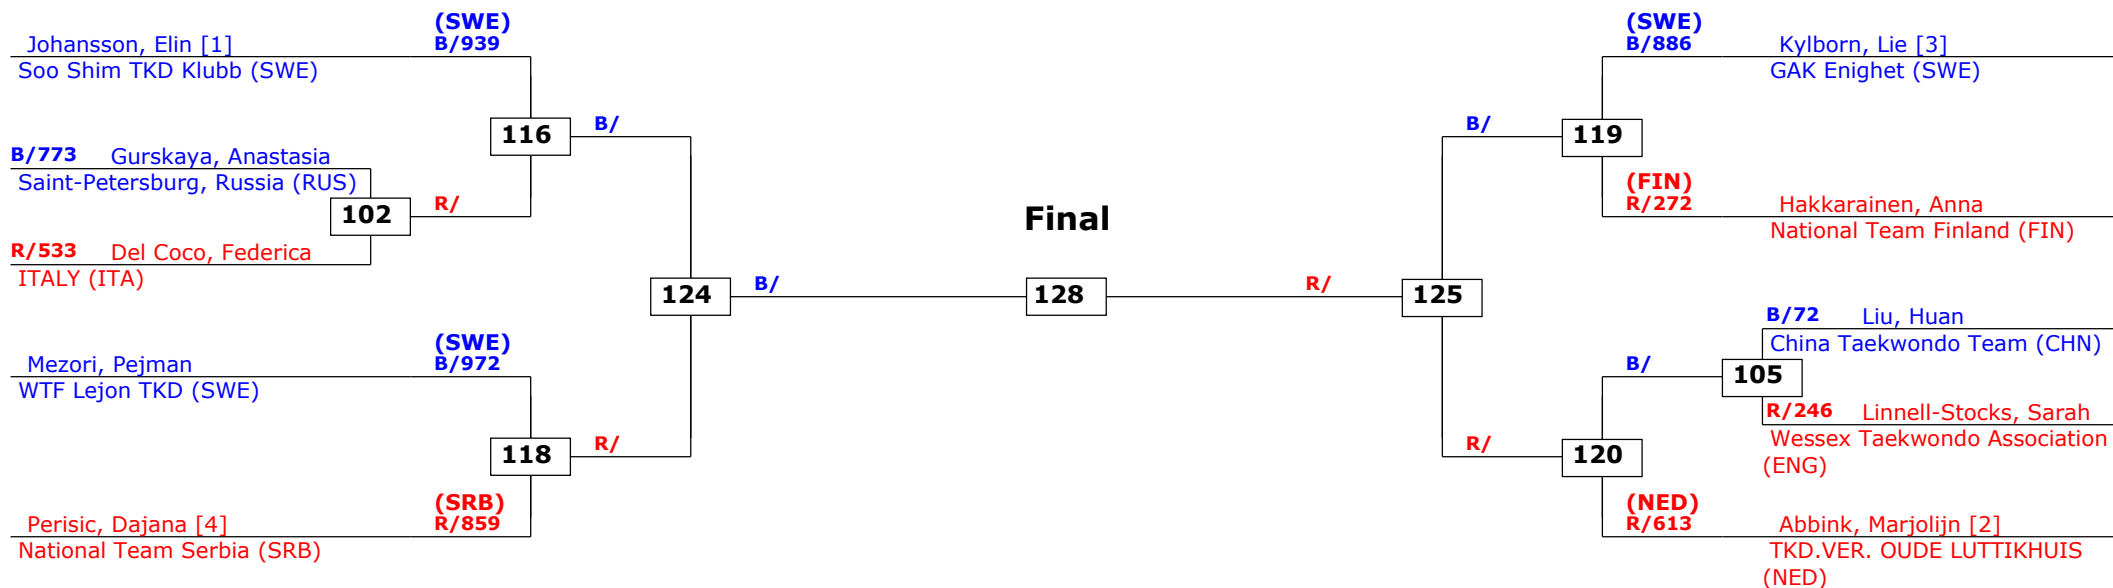

Trelleborg Open 2012

Trelleborg, Sweden

Tournament date: 11-2-2012 upto 12-2-2012

Seniors Female Adv -67 (Welter)

Active competitors: 10

Competition date: 12-2-2012

Result legend:

(WDR) Withdrawal	(PUN) Punishment
(DSQ) Disqualified	(KO) Knock out
(RSC) Ref. stop contest	(SDP) Sudden death
(SUP) Superiority	(PTG) Points win (gap)
	(PTF) Points win (normal)

Prize winners:

Trelleborg Open 2012

Trelleborg, Sweden

Tournament date: 11-2-2012 upto 12-2-2012

Seniors Female Adv -73 (Middle)

Active competitors: 9

Competition date: 12-2-2012

Result legend: (PUN) Punishment
 (WDR) Withdrawal (KO) Knock out
 (DSQ) Disqualified (SDP) Sudden death
 (RSC) Ref. stop contest (PTG) Points win (gap)
 (SUP) Superiority (PTF) Points win (normal)