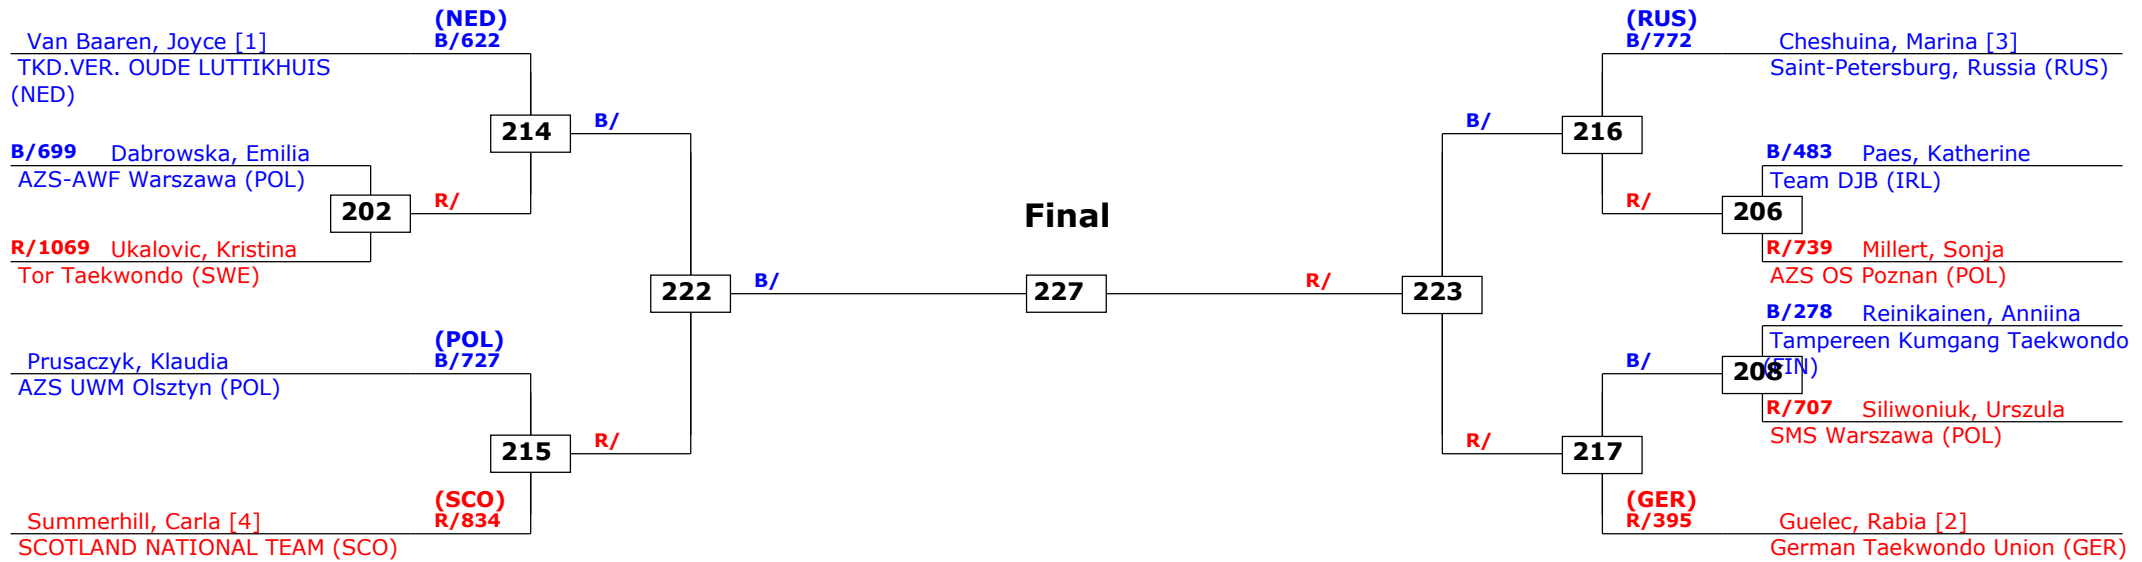

Trelleborg Open 2012

Trelleborg, Sweden

Tournament date: 11-2-2012 upto 12-2-2012

Seniors Male Adv -74 (Light)

Active competitors: 36

Competition date: 12-2-2012

Trelleborg Open 2012

Trelleborg, Sweden

Tournament date: 11-2-2012 upto 12-2-2012

Seniors Male Adv -80 (Welter)

Active competitors: 26

Competition date: 12-2-2012

Trelleborg Open 2012
Trelleborg, Sweden
Tournament date: 11-2-2012 upto 12-2-2012
Seniors Female Adv -62 (Light)
Active competitors: 11
Competition date: 12-2-2012

Result legend:

(WDR) Withdrawal	(PUN) Punishment
(DSQ) Disqualified	(KO) Knock out
(RSC) Ref. stop contest	(SDP) Sudden death
(SUP) Superiority	(PTG) Points win (gap)
	(PTF) Points win (normal)

Prize winners:

Trelleborg Open 2012

Trelleborg, Sweden

Tournament date: 11-2-2012 upto 12-2-2012

Seniors Female Adv -67 (Welter)

Active competitors: 10

Competition date: 12-2-2012

Result legend:

(WDR) Withdrawal	(PUN) Punishment
(DSQ) Disqualified	(KO) Knock out
(RSC) Ref. stop contest	(SDP) Sudden death
(SUP) Superiority	(PTG) Points win (gap)
	(PTF) Points win (normal)