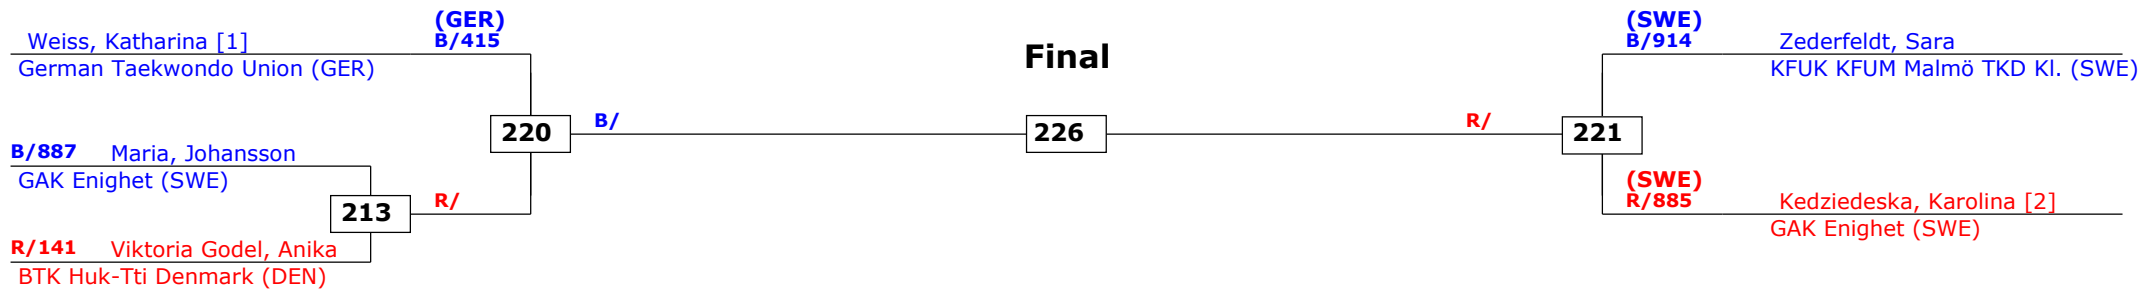

Prize winners:

Trelleborg Open 2012

Trelleborg, Sweden

Tournament date: 11-2-2012 upto 12-2-2012

Seniors Female Adv +73 (Heavy)

Active competitors: 5

Competition date: 12-2-2012

Result legend: