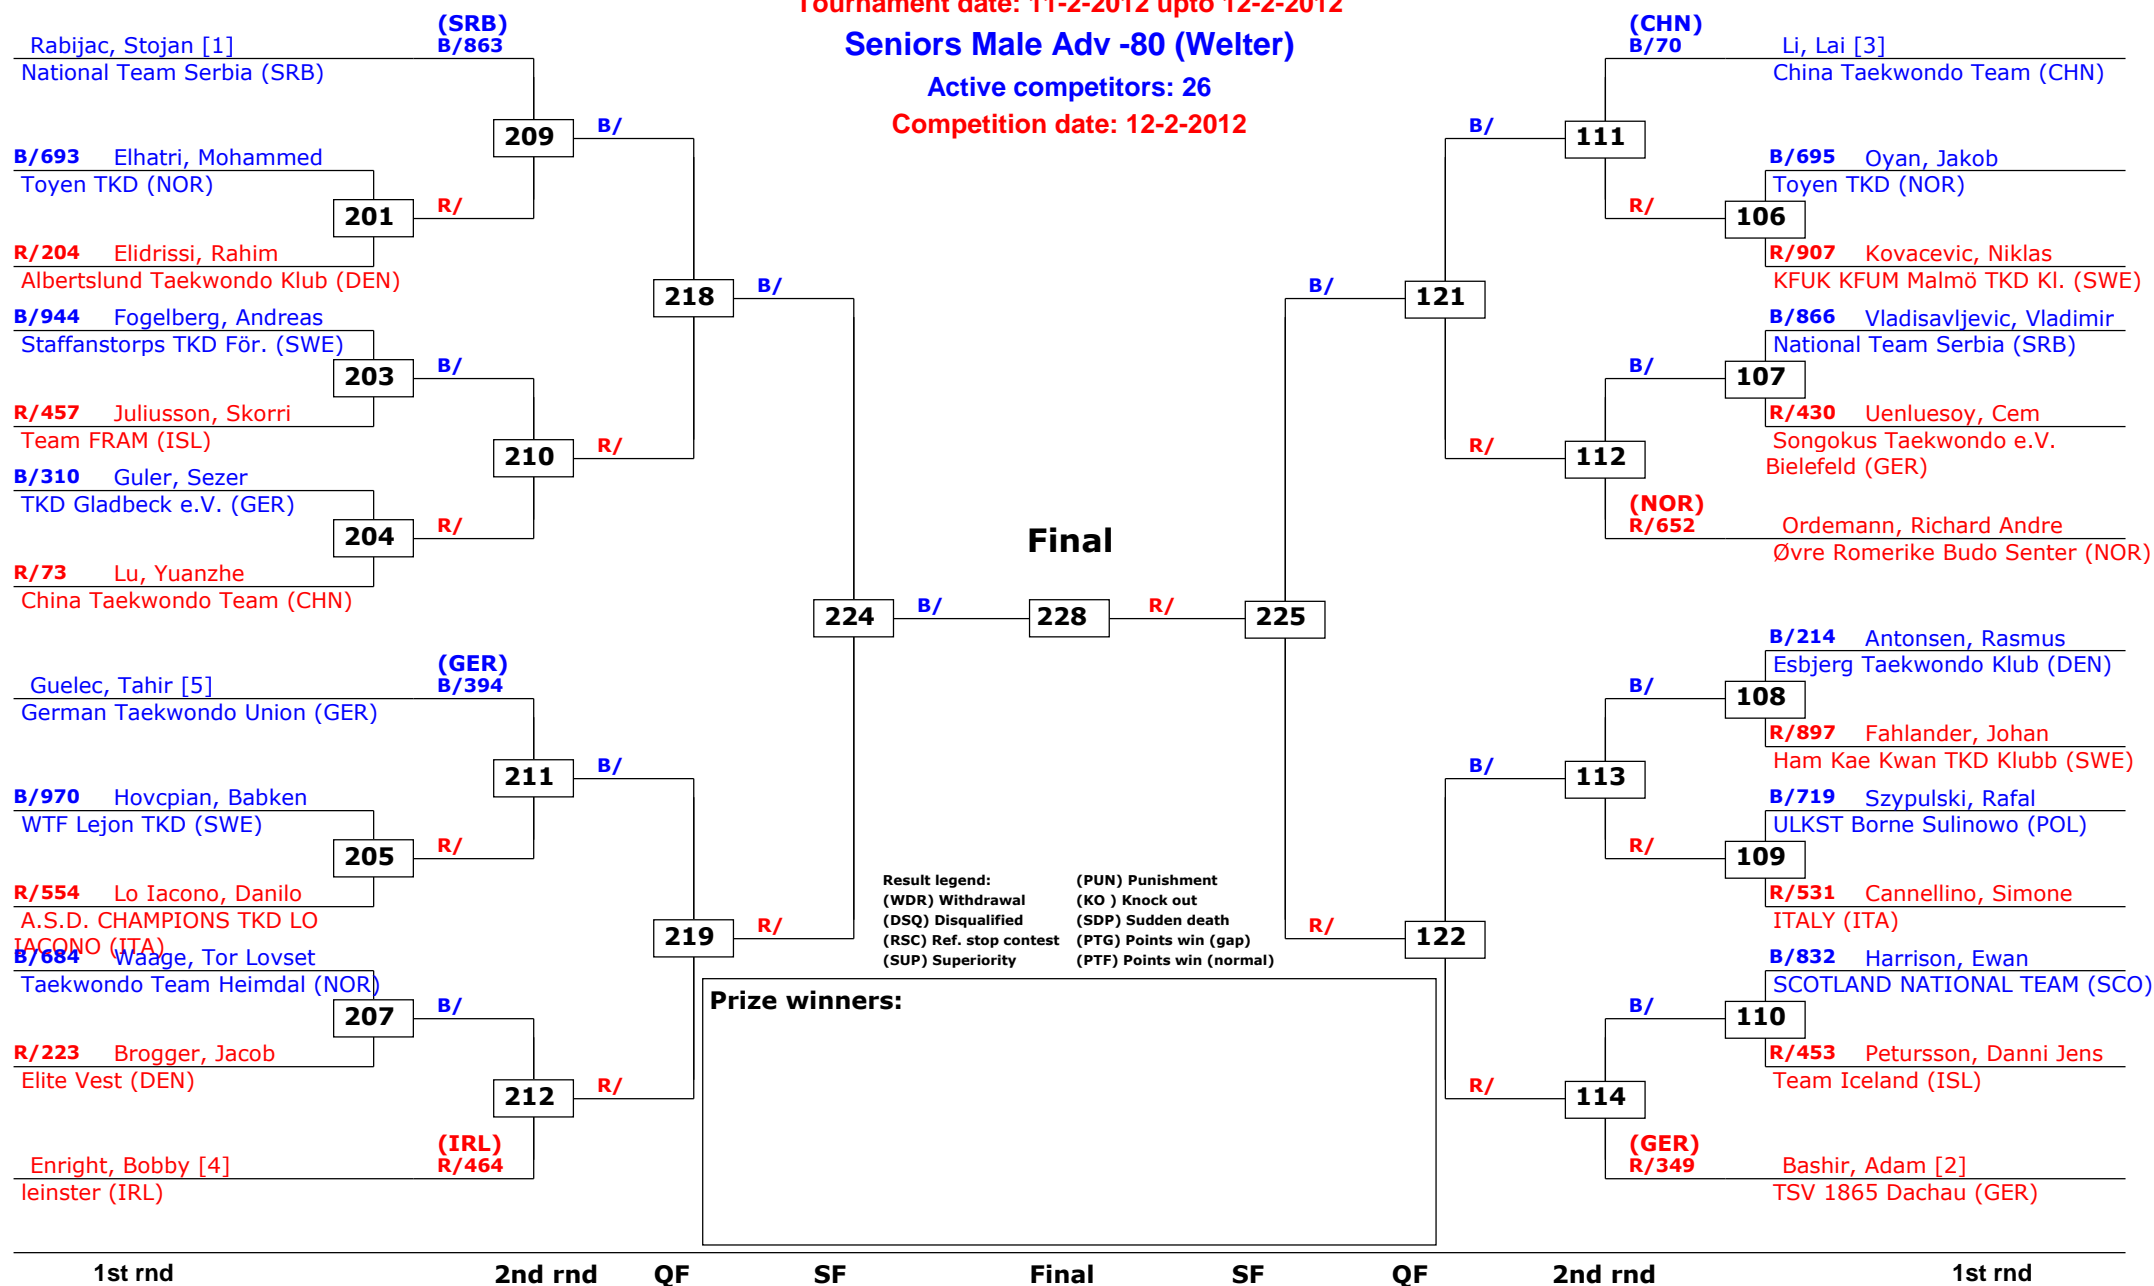

Trelleborg Open 2012

Trelleborg, Sweden

Tournament date: 11-2-2012 upto 12-2-2012

Seniors Male Adv -74 (Light)

Active competitors: 36

Competition date: 12-2-2012

Trelleborg Open 2012

Trelleborg, Sweden

Tournament date: 11-2-2012 upto 12-2-2012

Seniors Male Adv -80 (Welter)

Active competitors: 26

Competition date: 12-2-2012

Trelleborg Open 2012
Trelleborg, Sweden
Tournament date: 11-2-2012 upto 12-2-2012
Seniors Female Adv -62 (Light)
Active competitors: 11
Competition date: 12-2-2012

Result legend:

(WDR) Withdrawal	(PUN) Punishment
(DSQ) Disqualified	(KO) Knock out
(RSC) Ref. stop contest	(SDP) Sudden death
(SUP) Superiority	(PTG) Points win (gap)
	(PTF) Points win (normal)

Prize winners:

Trelleborg Open 2012

Trelleborg, Sweden

Tournament date: 11-2-2012 upto 12-2-2012

Seniors Female Adv -67 (Welter)

Active competitors: 10

Competition date: 12-2-2012

Result legend:

(WDR) Withdrawal	(PUN) Punishment
(DSQ) Disqualified	(KO) Knock out
(RSC) Ref. stop contest	(SDP) Sudden death
(SUP) Superiority	(PTG) Points win (gap)
	(PTF) Points win (normal)