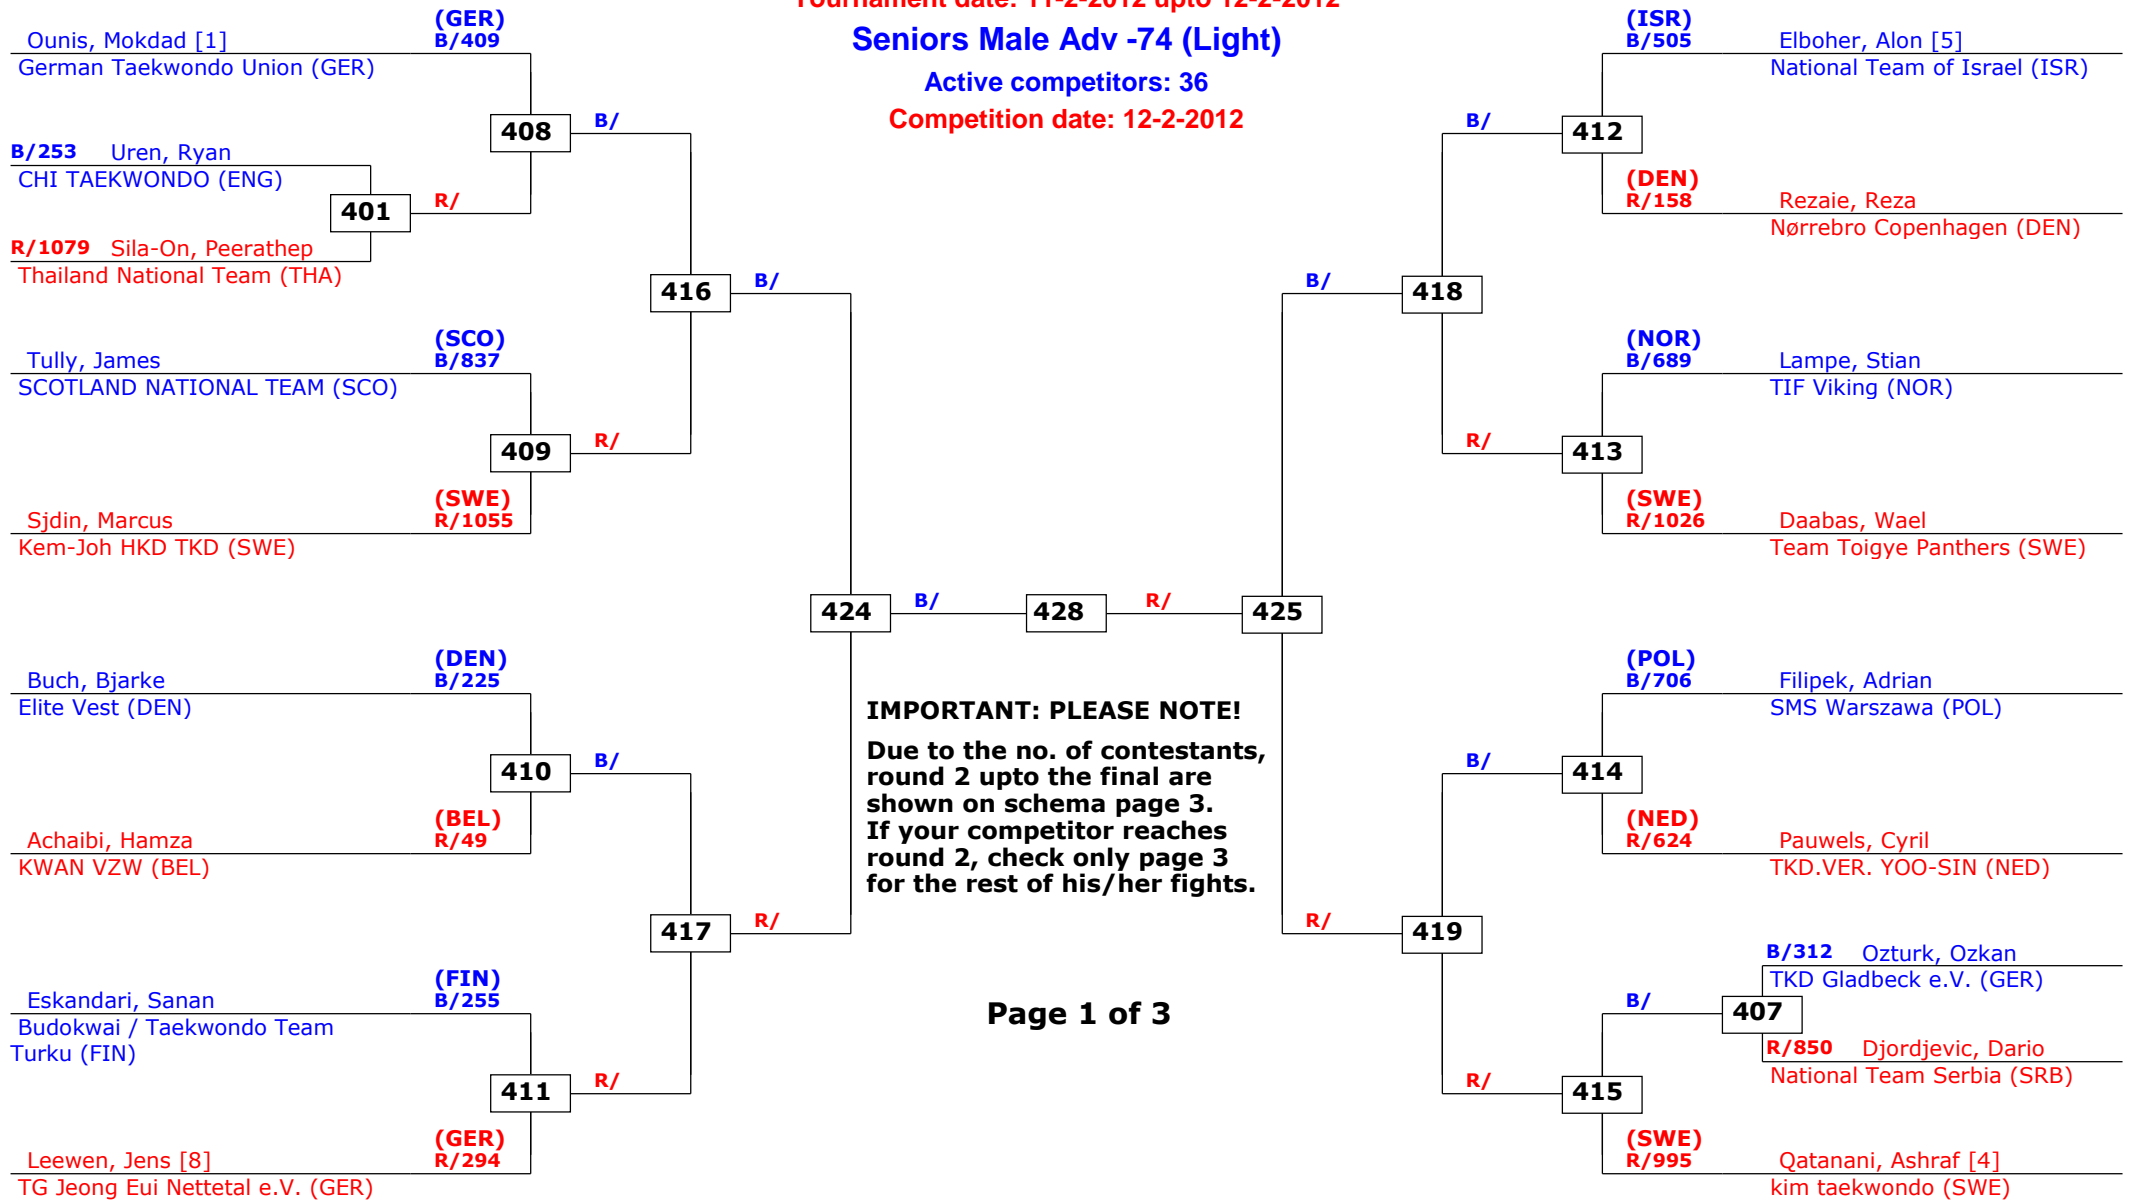

Trelleborg Open 2012

Trelleborg, Sweden

Tournament date: 11-2-2012 upto 12-2-2012

Seniors Male Adv -74 (Light)

Active competitors: 36

Competition date: 12-2-2012

Trelleborg Open 2012

Trelleborg, Sweden

Result legend:

(WDR) Withdrawal	(PUN) Punishment
(DSQ) Disqualified	(KO) Knock out
(RSC) Ref. stop contest	(SDP) Sudden death
(SUP) Superiority	(PTG) Points win (gap)
	(PTF) Points win (normal)

Prize winners: