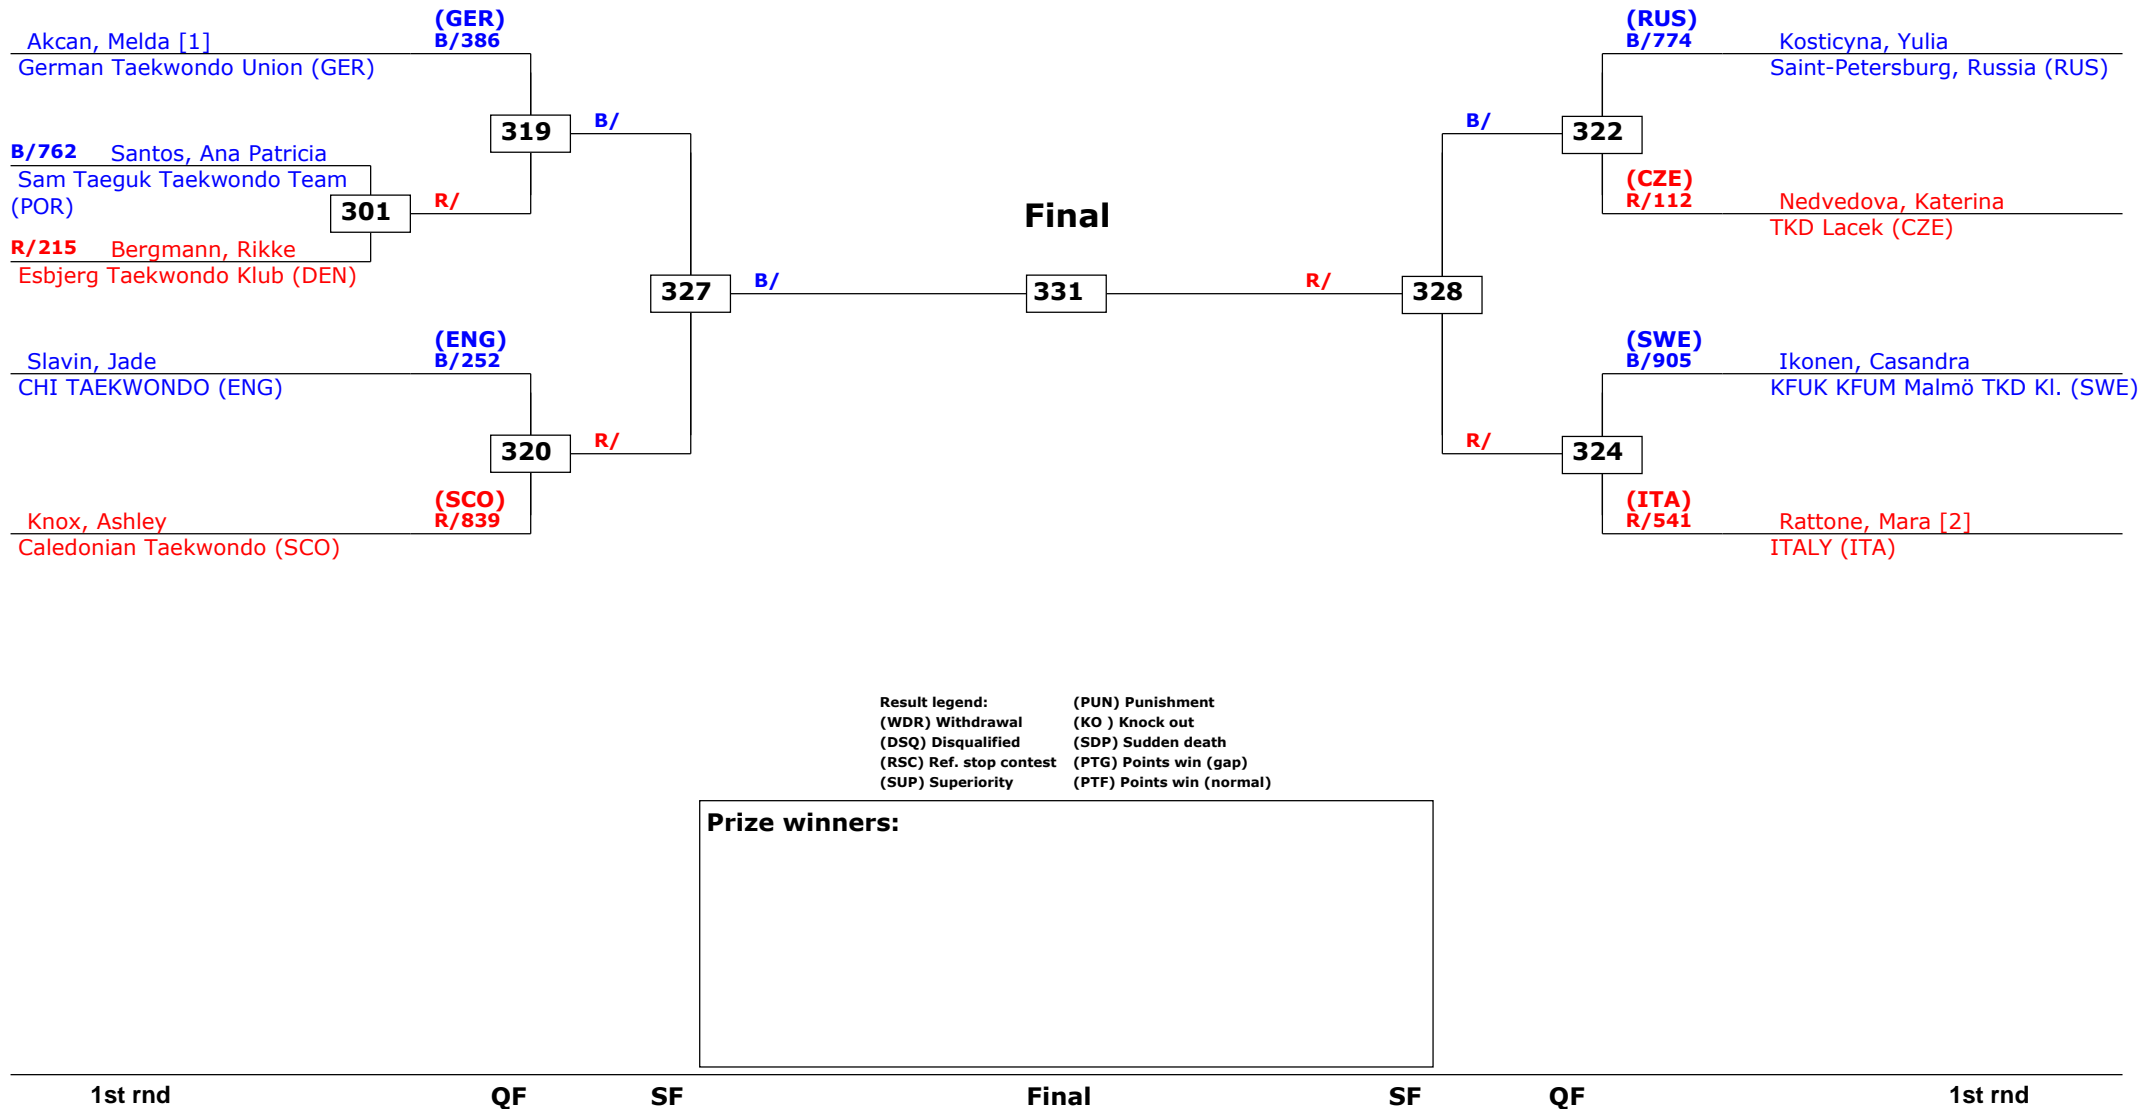

Trelleborg Open 2012

Trelleborg, Sweden

Tournament date: 11-2-2012 upto 12-2-2012

Seniors Female Adv -67 (Welter)

Active competitors: 10

Competition date: 12-2-2012

Result legend:

(WDR) Withdrawal	(PUN) Punishment
(DSQ) Disqualified	(KO) Knock out
(RSC) Ref. stop contest	(SDP) Sudden death
(SUP) Superiority	(PTG) Points win (gap)
	(PTF) Points win (normal)

Prize winners:

Trelleborg Open 2012

Trelleborg, Sweden

Tournament date: 11-2-2012 upto 12-2-2012

Seniors Female Adv -73 (Middle)

Active competitors: 9

Competition date: 12-2-2012

Result legend: (PUN) Punishment
 (WDR) Withdrawal (KO) Knock out
 (DSQ) Disqualified (SDP) Sudden death
 (RSC) Ref. stop contest (PTG) Points win (gap)
 (SUP) Superiority (PTF) Points win (normal)

Prize winners:

Trelleborg Open 2012

Trelleborg, Sweden

Tournament date: 11-2-2012 upto 12-2-2012

Seniors Female Adv +73 (Heavy)

Active competitors: 5

Competition date: 12-2-2012

Result legend: